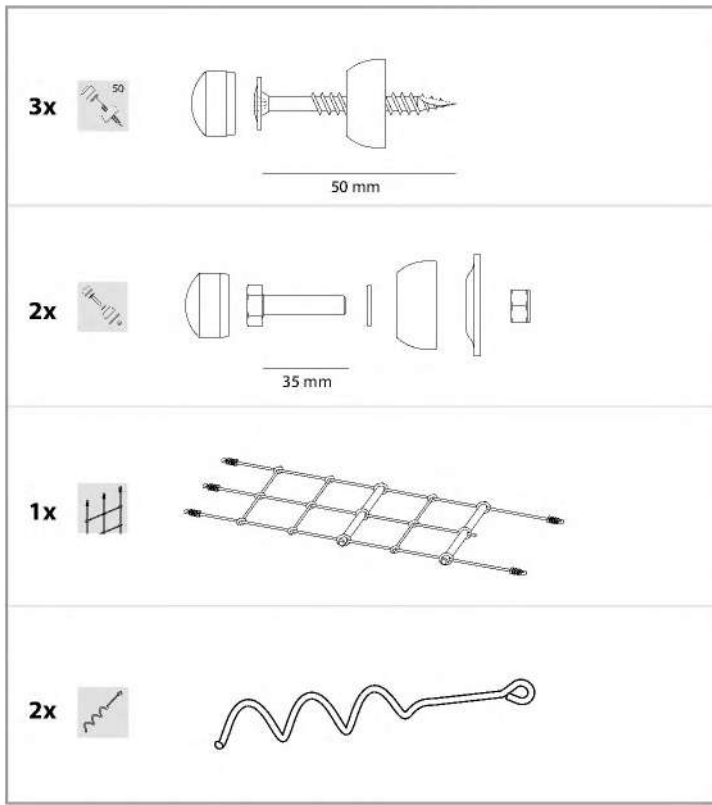

@net

008.003.003.001

blue rabbit

© 2025

Blue Rabbit 2.0 - Hemelrijken 12 - 2890 Puurs-Sint-Amands - Belgium.
Copyrighted material - Do not reproduce under penalty of law.

Product packaging information for blue rabbit 2.0. The image shows a single box and a pallet load of three boxes. Below each is a table with dimensions and weight.

	
 ?	 ?
58 x 15 x 14 cm	90
2,95 kg	120 x 80 x 155 cm
	291 kg

no wood required

Blue Rabbit 2.0®
Hemelrijken 12
2890 Puurs-Sint-Amands
BELGIUM

www.bluerabbit.be
info@bluerabbit.be