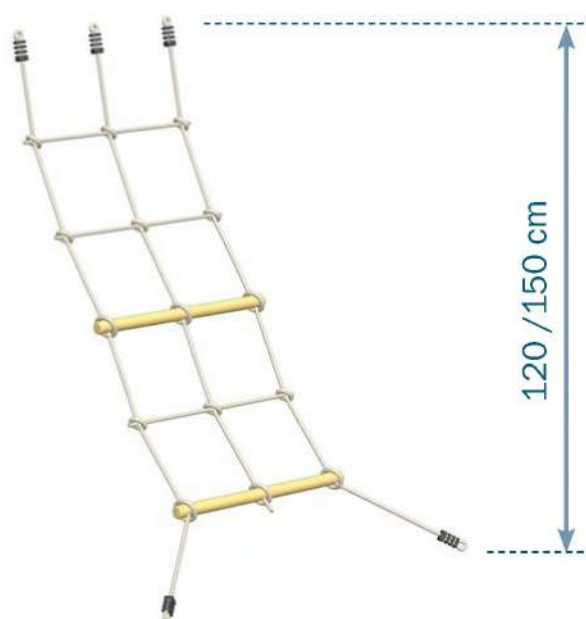

@net

008.003.003.001

blue rabbit

© 2025

Blue Rabbit 2.0 - Hemelrijken 12 - 2890 Puurs-Sint-Amands - Belgium.
Copyrighted material - Do not reproduce under penalty of law.

Product packaging information for blue rabbit 2.0. The image shows a single box and a pallet load of three boxes. Below each is a table with dimensions and weight.

	
 ?	 ?
58 x 15 x 14 cm	90
2,95 kg	120 x 80 x 155 cm
	291 kg

no wood required

Blue Rabbit 2.0®
Hemelrijken 12
2890 Puurs-Sint-Amands
BELGIUM

www.bluerabbit.be
info@bluerabbit.be