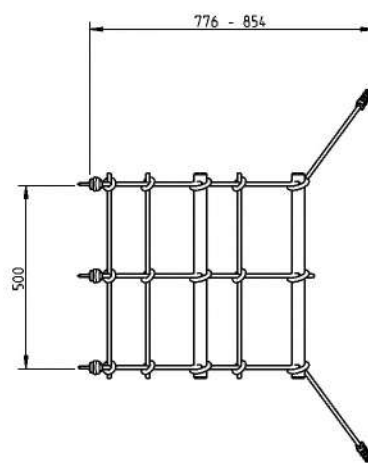

@net

008.003.003.001

blue rabbit

© 2025

Blue Rabbit 2.0 - Hemelrijken 12 - 2890 Puurs-Sint-Amands - Belgium.
Copyrighted material - Do not reproduce under penalty of law.

Product packaging information for blue rabbit 2.0. The image shows a single box and a pallet load of three boxes. Below each is a table with dimensions and weight.

	
 ?	 ?
58 x 15 x 14 cm	90
2,95 kg	120 x 80 x 155 cm
	291 kg

no wood required

Blue Rabbit 2.0®
Hemelrijken 12
2890 Puurs-Sint-Amands
BELGIUM

www.bluerabbit.be
info@bluerabbit.be