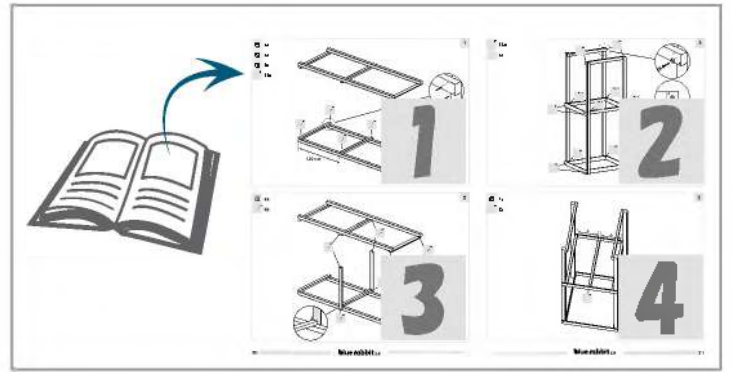

@net

008.003.003.001

blue rabbit

© 2025

Blue Rabbit 2.0 - Hemelrijken 12 - 2890 Puurs-Sint-Amands - Belgium.
Copyrighted material - Do not reproduce under penalty of law.

Product packaging information for blue rabbit 2.0. The image shows a single box and a pallet load of three boxes. Below each is a table with dimensions and weight.

	
 ?	 ?
58 x 15 x 14 cm	90
2,95 kg	120 x 80 x 155 cm
	291 kg

no wood required

Blue Rabbit 2.0®
Hemelrijken 12
2890 Puurs-Sint-Amands
BELGIUM

www.bluerabbit.be
info@bluerabbit.be