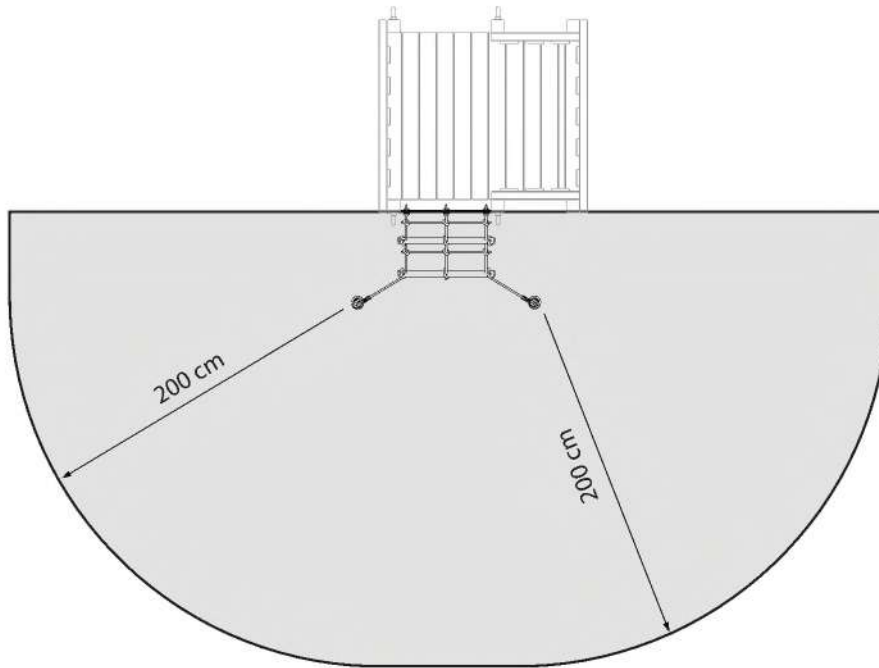

@net

008.003.003.001

blue rabbit

© 2025

Blue Rabbit 2.0 - Hemelrijken 12 - 2890 Puurs-Sint-Amands - Belgium.
Copyrighted material - Do not reproduce under penalty of law.

Product packaging information for blue rabbit 2.0. The image shows a single box and a pallet load of three boxes. Below each is a table with dimensions and weight.

	
 ?	 ?
58 x 15 x 14 cm	90
2,95 kg	120 x 80 x 155 cm
	291 kg

no wood required

Blue Rabbit 2.0®
Hemelrijken 12
2890 Puurs-Sint-Amands
BELGIUM

www.bluerabbit.be
info@bluerabbit.be